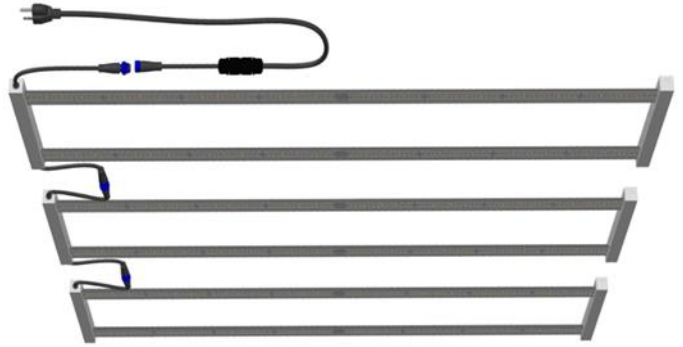

### Economical Leafy vegetable cultivation Lights, Easy to Install

Covering area 1.3ft\*4ft (0.4x1.2m), hanging height 6"~12"  
Average PPFD 60W >90W, Energy saving 30%  
Equivalent to 5pcs T5 or T8 tube (Koray Old model T5 T8)

Anodized AL & Condenser Lens

EU 20 Bolt Slot

AC Input Max Connector 10pcs

	⊕	⊕	⊕	⊕	⊕	⊕
	⊕	⊕	⊕	⊕	⊕	⊕
	⊕	⊕	⊕	⊕	⊕	⊕

■

■

■  
■  
■  
■  
■