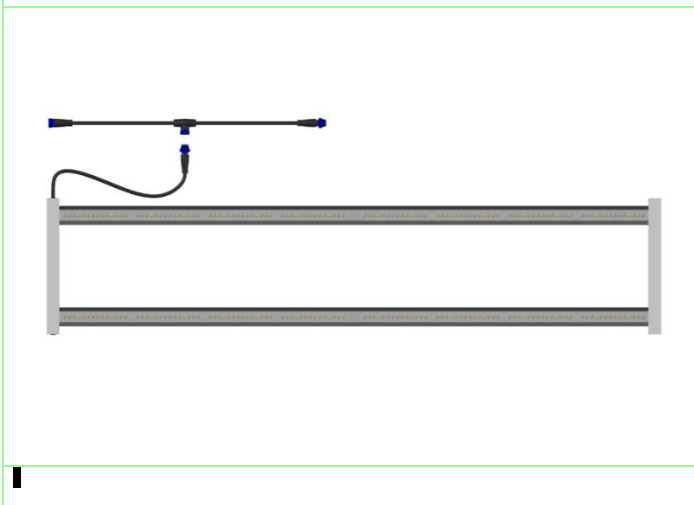

**Dimension:**

### Economical Leafy vegetable cultivation Lights, Easy to Install

Covering area 1.3ft\*4ft (0.4x1.2m), hanging height 6"~12"  
Average PPFD 60W >90W, Energy saving 30%  
Equivalent to 5pcs T5 or T8 tube (Koray Old model T5 T8)

Anodized AL & Condenser Lens

EU 20 Bolt Slot

AC Input Max Connector 10pcs

	⊕	⊕	⊕	⊕	⊕	⊕
	⊕	⊕	⊕	⊕	⊕	⊕
	⊕	⊕	⊕	⊕	⊕	⊕

■

■

■  
■  
■  
■  
■