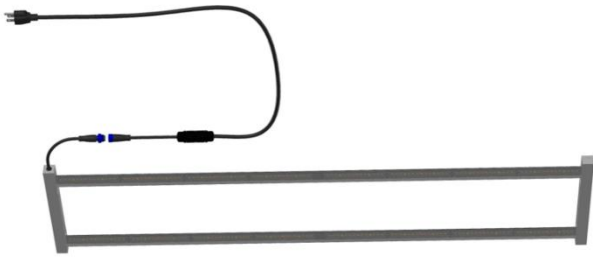

Anodized AL & Condenser Lens

EU 20 Bolt Slot

AC Input Max Connector 10pcs

	⊕	⊕	⊕	⊕	⊕	⊕
	⊕	⊕	⊕	⊕	⊕	⊕
	⊕	⊕	⊕	⊕	⊕	⊕

■

■

■  
■  
■  
■  
■