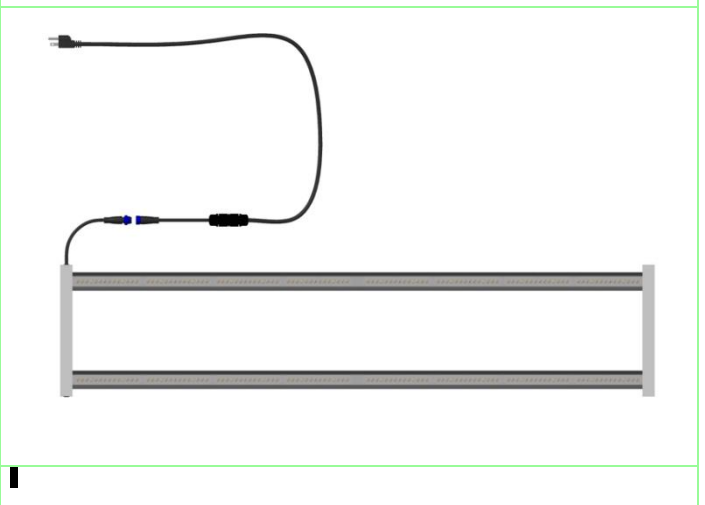

Anodized AL & Condenser Lens

EU 20 Bolt Slot

AC Input Max Connector 10pcs

	⊕	⊕	⊕	⊕	⊕	⊕
	⊕	⊕	⊕	⊕	⊕	⊕
	⊕	⊕	⊕	⊕	⊕	⊕

■

■

■  
■  
■  
■  
■