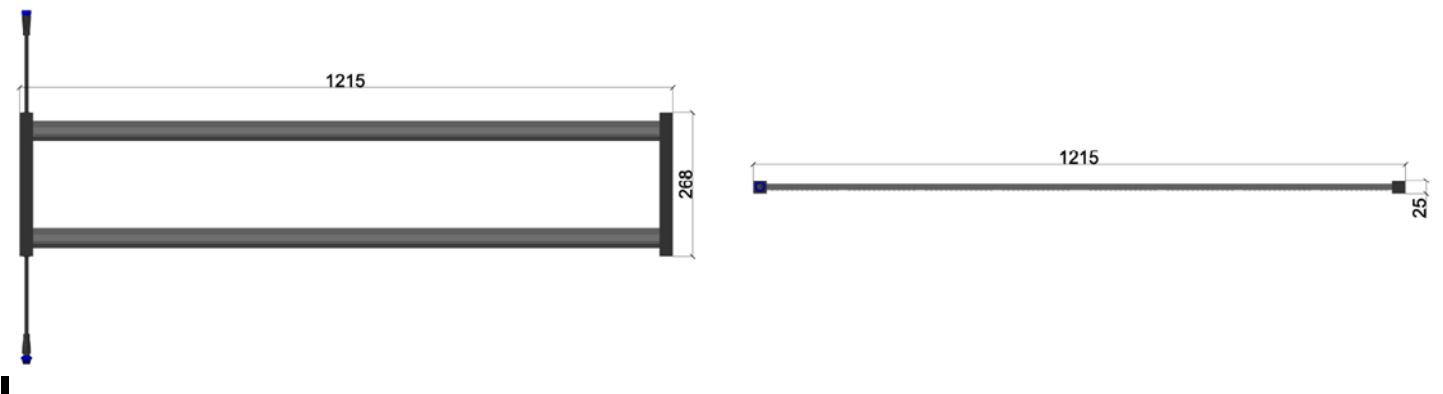

Anodized AL & Condenser Lens

EU 20 Bolt Slot

AC Input Max Connector 10pcs

1. Each fixture covers 1.3ft\*4ft(0.4m\*1.2m), Economical nursery lights, easy to install and cost-saving
2. PPFD 210~280μmol/m<sup>2</sup>/s, Hanging height 6"-12" , Apply to hydroponic vegetable, Plant factory, Shipping Container planting
3. Condenser lens, better penetration, reduced PPFD attenuation, applicable spacing of 0.2-0.5m (distance between lamp and crop canopy)
4. Compared to T5 and T8 is easier to install!
5. Samsung LED, High efficiency up to 2.4μmol/J
6. Lifespan 35,000 hours, Warranty: 2 years
7. The maximum connections 10pcs (120VAC), 20pcs (230VAC)
8. Input voltage: AC 100 ~ 240V, power 56W
9. CE RoHS FCC

Model	Fixture Dimension LxWxH	Spectral Wavelength	Photon PPFD Avg μmol/m <sup>2</sup> /s	PPF	Power Test Input AC230V	Comment
RX-ARZ2H	1215x268x25mm 47.8" *10.6" *1"	F22 	250μmol @0.2m 210μmol @0.3m	140umol/s	56W	Condenser lens, improve PPFD growing leafy vegetables

**Dimension:**