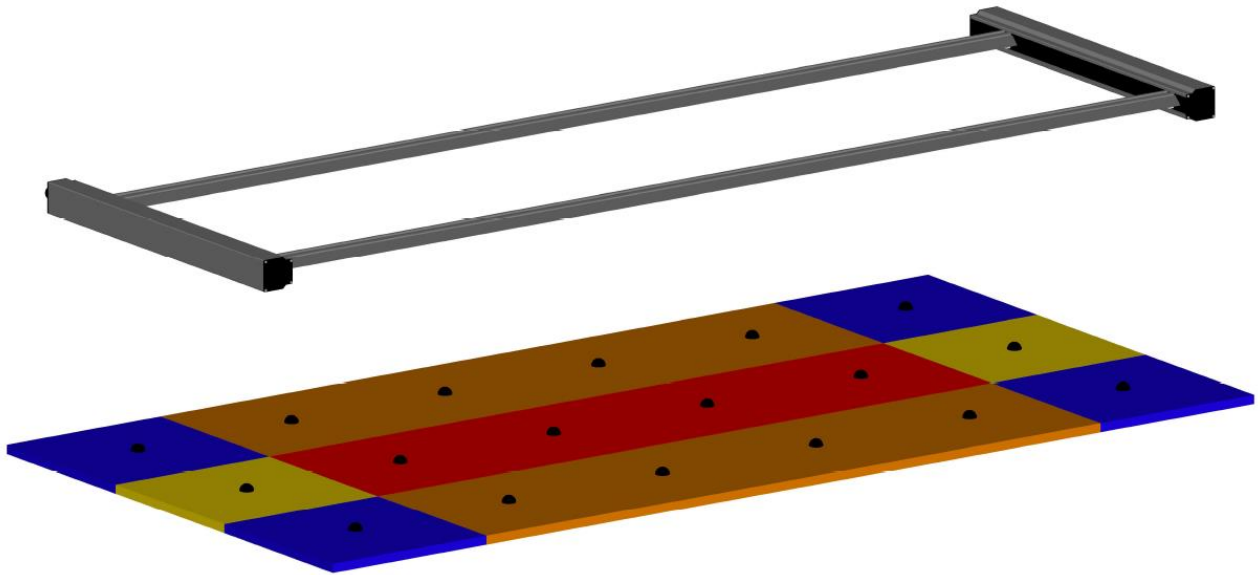

Anodized AL & Condenser Lens

EU 20 Bolt Slot

AC Input Max Connector 10pcs

	⊕	⊕	⊕	⊕	⊕	⊕
	⊕	⊕	⊕	⊕	⊕	⊕
	⊕	⊕	⊕	⊕	⊕	⊕

■

■

■  
■  
■  
■  
■