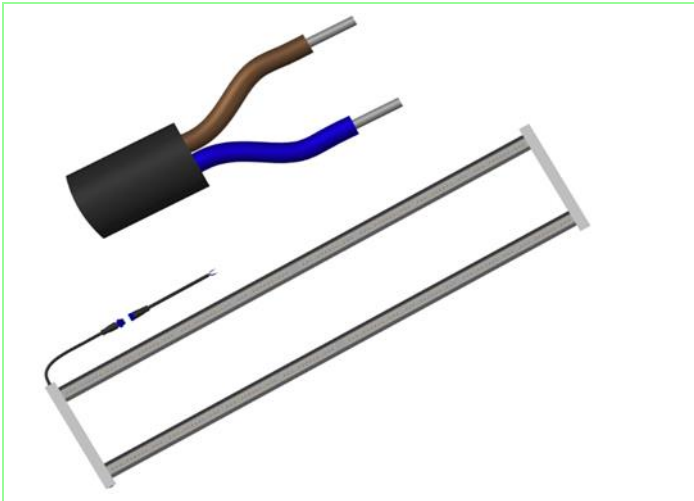

Anodized AL & Condenser Lens

EU 20 Bolt Slot

AC Input Max Connector 10pcs

1. Each fixture covers 1.3ft\*4ft(0.4m\*1.2m), Economical nursery lights, easy to install and cost-saving
2. PPFD 210~280μmol/m<sup>2</sup>/s, Hanging height 6"-12" , Apply to hydroponic vegetable, Plant factory, Shipping Container planting
3. Condenser lens, better penetration, reduced PPFD attenuation, applicable spacing of 0.2-0.5m (distance between lamp and crop canopy)
4. Compared to T5 and T8 is easier to install!
5. Samsung LED, High efficiency up to 2.4μmol/J
6. Lifespan 35,000 hours, Warranty: 2 years
7. The maximum connections 10pcs (120VAC), 20pcs (230VAC)
8. Input voltage: AC 100 ~ 240V, power 56W
9. CE RoHS FCC

Anodized AL & Condenser Lens

EU 20 Bolt Slot

AC Input Max Connector 10pcs

	⊕	⊕	⊕	⊕	⊕	⊕
	⊕	⊕	⊕	⊕	⊕	⊕
	⊕	⊕	⊕	⊕	⊕	⊕

■

■

■  
■  
■  
■  
■