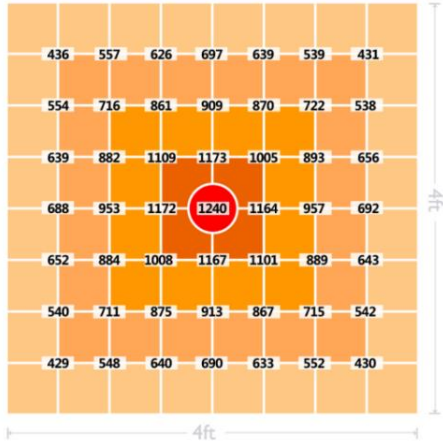

Model	Dimension LxWxH	Spectral Wavelength	Photon PPF	PPF	Power Test Input	Comment
RX-G4000 UR	645x535x60mm 25.4"x21"x 2.4"	F97	1147 $\mu$ mol/m <sup>2</sup> /s @18"(0.46m)	PPF:1200 $\mu$ mol/s	430W/230V	Leafy vegetables, flowering, medicinal plants
			876 $\mu$ mol/m <sup>2</sup> /s @24"(61cm)			

Dimension:

UNIT:mm

- High uniformity series, the light is more uniform, the plant growth is even, reducing burns, and taking care of each of your plants

Optimized LED arrangement, high-density arrangement at four corners, sparse center, improve illumination uniformity

- The light uniformity is increased by 43% average PPF is increased by 6%, compared with the previous generation (tested in a 5ft\*5ft(1.5x1.5m) grow tent, with a suspension height of 18”(0.46m)

5ft\*5ft grow tent, height 18"  
 Previous generation product  
 Avg PPF: 562  $\mu\text{mol}/\text{m}^2/\text{s}$ ;  
 Uniformity U1: 14%

5ft\*5ft grow tent, height 18"  
 UR series  
 Avg PPF: 593  $\mu\text{mol}/\text{m}^2/\text{s}$ ;  
 Uniformity U1: 20%

- The light uniformity is increased by 26% average PPF is increased by 5%, compared with the previous generation (tested in a 4ft\*4ft(1.2x1.2m) grow tent, with a suspension height of 20”(0.51m)