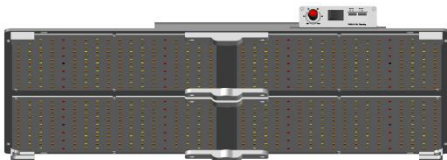

Dimension:

UNIT:mm

- High uniformity series, the light is more uniform, the plant growth is even, reducing burns, and taking care of each of your plants

Optimized LED arrangement, high-density arrangement at four corners, sparse center, improve illumination uniformity

- The light uniformity is increased by 43% average PPF is increased by 6%, compared with the previous generation (tested in a 5ft\*5ft(1.5x1.5m) grow tent, with a suspension height of 18”(0.46m)

5ft\*5ft grow tent, height 18"  
 Previous generation product  
 Avg PPF: 562  $\mu\text{mol}/\text{m}^2/\text{s}$ ;  
 Uniformity U1: 14%

5ft\*5ft grow tent, height 18"  
 UR series  
 Avg PPF: 593  $\mu\text{mol}/\text{m}^2/\text{s}$ ;  
 Uniformity U1: 20%

- The light uniformity is increased by 26% average PPF is increased by 5%, compared with the previous generation (tested in a 4ft\*4ft(1.2x1.2m) grow tent, with a suspension height of 20”(0.51m)