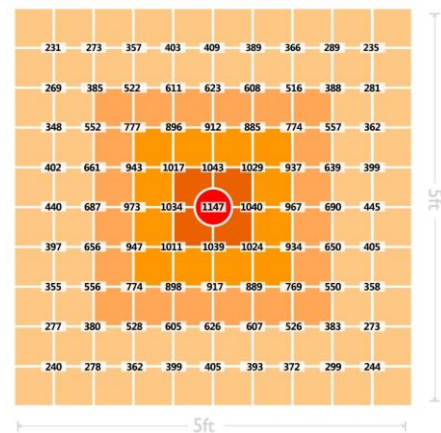

Model	Dimension LxWxH	Spectral Wavelength	Photon PPF	PPF	Power Test Input	Comment
RX-G4000 UR	645x535x60mm 25.4"x21"x 2.4"	F97	1147 $\mu$ mol/m <sup>2</sup> /s @18"(0.46m)	PPF:1200 $\mu$ mol/s	430W/230V	Leafy vegetables, flowering, medicinal plants
			876 $\mu$ mol/m <sup>2</sup> /s @24"(61cm)			

Dimension:

UNIT:mm

- High uniformity series, the light is more uniform, the plant growth is even, reducing burns, and taking care of each of your plants

Optimized LED arrangement, high-density arrangement at four corners, sparse center, improve illumination uniformity

- The light uniformity is increased by 43% average PPF is increased by 6%, compared with the previous generation (tested in a 5ft\*5ft(1.5x1.5m) grow tent, with a suspension height of 18”(0.46m)

5ft\*5ft grow tent, height 18"  
 Previous generation product  
 Avg PPF: 562  $\mu\text{mol}/\text{m}^2/\text{s}$ ;  
 Uniformity U1: 14%

5ft\*5ft grow tent, height 18"  
 UR series  
 Avg PPF: 593  $\mu\text{mol}/\text{m}^2/\text{s}$ ;  
 Uniformity U1: 20%

- The light uniformity is increased by 26% average PPF is increased by 5%, compared with the previous generation (tested in a 4ft\*4ft(1.2x1.2m) grow tent, with a suspension height of 20”(0.51m)