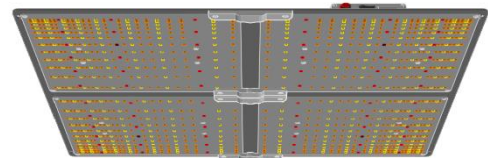

Model	Dimension LxWxH	Spectral Wavelength	Photon PPF	PPF	Power Test Input	Comment
RX-G4000 UR	645x535x60mm 25.4"x21"x 2.4"	F97	1147 $\mu$ mol/m <sup>2</sup> /s @18"(0.46m)	PPF:1200 $\mu$ mol/s	430W/230V	Leafy vegetables, flowering, medicinal plants
			876 $\mu$ mol/m <sup>2</sup> /s @24"(61cm)			

Dimension:

UNIT:mm

- High uniformity series, the light is more uniform, the plant growth is even, reducing burns, and taking care of each of your plants

Optimized LED arrangement, high-density arrangement at four corners, sparse center, improve illumination uniformity

- The light uniformity is increased by 43% average PPF is increased by 6%, compared with the previous generation (tested in a 5ft\*5ft(1.5x1.5m) grow tent, with a suspension height of 18”(0.46m)

5ft\*5ft grow tent, height 18"  
 Previous generation product  
 Avg PPF: 562  $\mu\text{mol}/\text{m}^2/\text{s}$ ;  
 Uniformity U1: 14%

5ft\*5ft grow tent, height 18"  
 UR series  
 Avg PPF: 593  $\mu\text{mol}/\text{m}^2/\text{s}$ ;  
 Uniformity U1: 20%

- The light uniformity is increased by 26% average PPF is increased by 5%, compared with the previous generation (tested in a 4ft\*4ft(1.2x1.2m) grow tent, with a suspension height of 20”(0.51m)