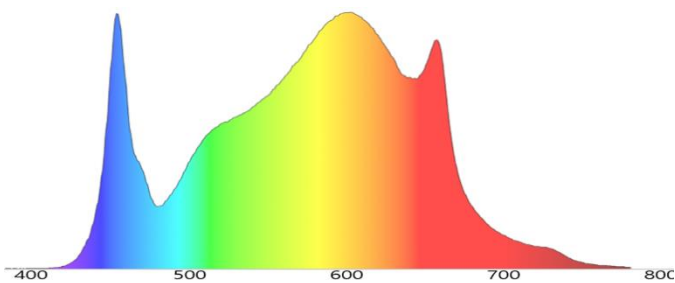

Warm white LED 3000K color temperature
Promote plant flowering, make flowers bigger and fruit.

Blue light LED 5000K color temperature
Promote the germination and increase the growth rate of plants

Deep Red Light 660nm
Yields more leaves and crops when combined with blue light

IR 730nm should actually be called far redlight (760nm LEDs on the market, It's actually 730nm LED)
The evidence is shown in the spectrogram
Speed up the Phytochrome conversion, allowing plants to produce a greater yield. IR is dimmer than other red lights, IR light is especially useful during bloom

Compared with the spectrum of the previous generation

Previous generation spectrum
Less 660nm red light