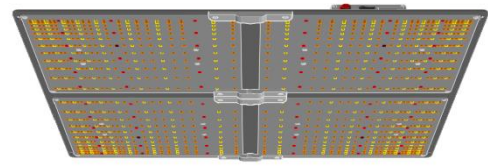

4ft*4ft grow tent, height 20"

UR series,
Avg PPF: 807 μ mol/m²/s;
Uniformity U1: 44%

- Using Samsung LED, OSRAM deep red 660 nm and IR 730nm far red LED, efficiency up to 2.7 μ mol/J