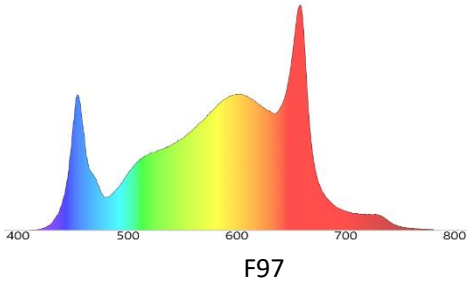

1. High uniformity and no hot spots, care for each of your plants
2. F97 spectrum, More hyper red 660nm, suitable for flowering and scion
3. Samsung LED and Osram red 660nm LEDs and MeanWell Driver power, efficiency up to 2.7 $\mu$ mol/J
4. Veg footprint is 5 x 5ft (Distance to plant canopy 40 " ) , Flowering footprint 4 x 4 ft ( 18 " )
5. Multi-Lights Connection Dimming, compatible with Horti Guru plant light control system
6. Power: 430W/AC120V-277V
7. Lifespan 50,000 hours, Warranty: 3 years
8. CE RoHS FCC

- Using Samsung LED, OSRAM deep red 660 nm and IR 730nm far red LED, efficiency up to 2.7 $\mu$ mol/J

OSRAM LED 72pcs

Samsung LED 1152pcs

Koray is applied with authorized Samsung LED and Osram LED

Make sure you purchase authentic SAMSUNG Osram LED, Don't be fooled by fake listing and data

- F97 light recipe, more 660nm red light, more suitable for flowering and scion.

Warm white LED 3000K color temperature  
Promote plant flowering, make flowers bigger and fruit.

Blue light LED 5000K color temperature  
Promote the germination and increase the growth rate of plants

Deep Red Light 660nm  
Yields more leaves and crops when combined with blue light

IR 730nm should actually be called far redlight (760nm LEDs on the market, It's actually 730nm LED)  
The evidence is shown in the spectrogram  
Speed up the Phytochrome conversion, allowing plants to produce a greater yield. IR is dimmer than other red lights, IR light is especially useful during bloom