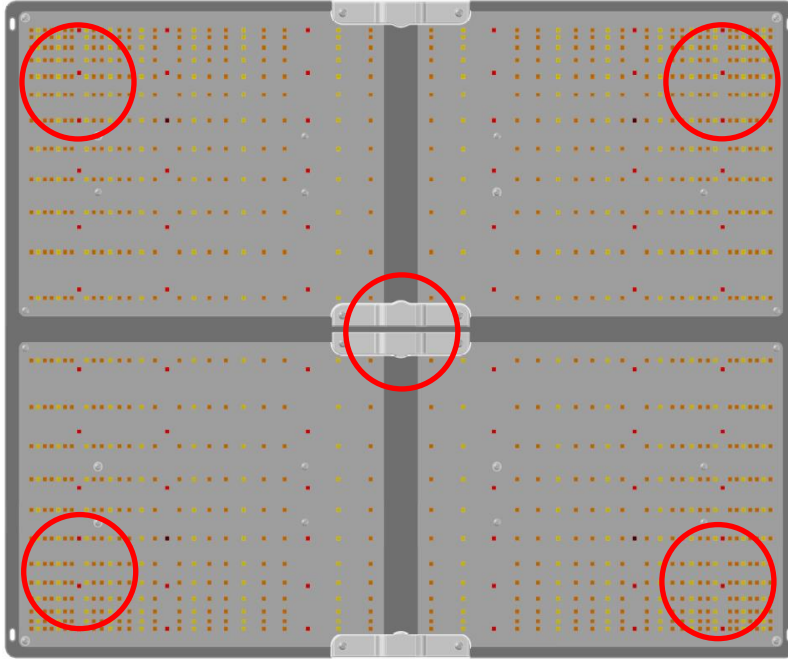

Model	Dimension LxWxH	Spectral Wavelength	Photon PPF	PPF	Power Test Input	Comment
RX-G4000 UR	645x535x60mm 25.4"x21"x 2.4"	F97	1147 $\mu$ mol/m <sup>2</sup> /s @18"(0.46m)	PPF:1200 $\mu$ mol/s	430W/230V	Leafy vegetables, flowering, medicinal plants
			876 $\mu$ mol/m <sup>2</sup> /s @24"(61cm)			

Dimension:

UNIT:mm

- High uniformity series, the light is more uniform, the plant growth is even, reducing burns, and taking care of each of your plants

Optimized LED arrangement, high-density arrangement at four corners, sparse center, improve illumination uniformity

- The light uniformity is increased by 43% average PPF is increased by 6%, compared with the previous generation (tested in a 5ft\*5ft(1.5x1.5m) grow tent, with a suspension height of 18”(0.46m)

5ft\*5ft grow tent, height 18"  
 Previous generation product  
 Avg PPF: 562  $\mu\text{mol}/\text{m}^2/\text{s}$ ;  
 Uniformity U1: 14%

5ft\*5ft grow tent, height 18"  
 UR series  
 Avg PPF: 593  $\mu\text{mol}/\text{m}^2/\text{s}$ ;  
 Uniformity U1: 20%

- The light uniformity is increased by 26% average PPF is increased by 5%, compared with the previous generation (tested in a 4ft\*4ft(1.2x1.2m) grow tent, with a suspension height of 20”(0.51m)