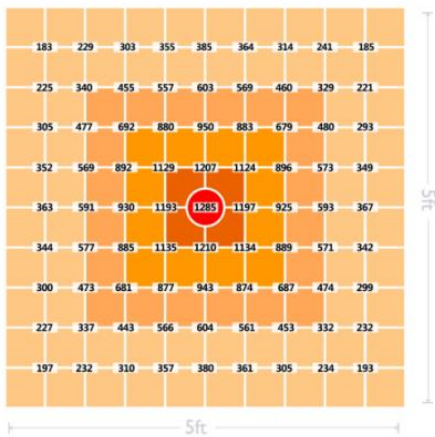

Model	Dimension LxWxH	Spectral Wavelength	Photon PPF	PPF	Power Test Input	Comment
RX-G4000 UR	645x535x60mm 25.4"x21"x 2.4"	F97	1147 $\mu$ mol/m <sup>2</sup> /s @18"(0.46m)	PPF:1200 $\mu$ mol/s	430W/230V	Leafy vegetables, flowering, medicinal plants
			876 $\mu$ mol/m <sup>2</sup> /s @24"(61cm)			

Dimension:

UNIT:mm

- High uniformity series, the light is more uniform, the plant growth is even, reducing burns, and taking care of each of your plants

Optimized LED arrangement, high-density arrangement at four corners, sparse center, improve illumination uniformity

- The light uniformity is increased by 43% average PPF is increased by 6%, compared with the previous generation (tested in a 5ft\*5ft(1.5x1.5m) grow tent, with a suspension height of 18”(0.46m)

5ft\*5ft grow tent, height 18"  
 Previous generation product  
 Avg PPF: 562  $\mu\text{mol}/\text{m}^2/\text{s}$ ;  
 Uniformity U1: 14%

5ft\*5ft grow tent, height 18"  
 UR series  
 Avg PPF: 593  $\mu\text{mol}/\text{m}^2/\text{s}$ ;  
 Uniformity U1: 20%

- The light uniformity is increased by 26% average PPF is increased by 5%, compared with the previous generation (tested in a 4ft\*4ft(1.2x1.2m) grow tent, with a suspension height of 20”(0.51m)