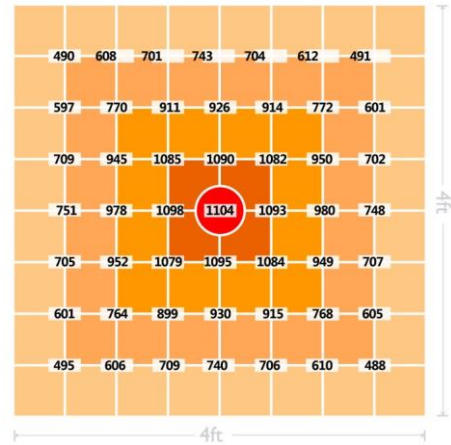

4ft*4ft grow tent, height 20"

UR series,
Avg PPF: 807 μ mol/m²/s;
Uniformity U1: 44%

- Using Samsung LED, OSRAM deep red 660 nm and IR 730nm far red LED, efficiency up to 2.7 μ mol/J