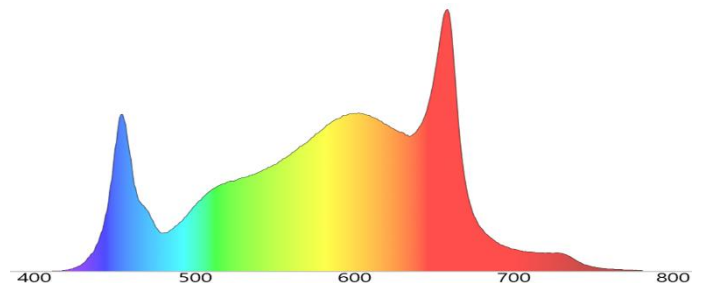

F97 spectrum
More hyper red 660nm
more suitable for flowering