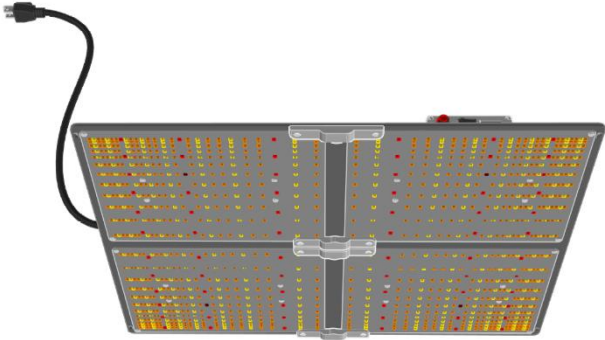

### Description:

RX-G4000 UR High uniformity series LED Grow Light No hot spots to care for every plant, for Indoor Veg and Flower Growing Lamp, Samsung LED high efficiency led chip, and add the OSRAM hyper red 660nm IR 730nm. More effective spectra for medicinal plants, koray LED grow light which can obviously improve the quality and harvest. suitable for basement planting, plant tent planting, experimental planting and greenhouse planting.

1. High uniformity and no hot spots, care for each of your plants
2. F97 spectrum, More hyper red 660nm, suitable for flowering and scion
3. Samsung LED and Osram red 660nm LEDs and MeanWell Driver power, efficiency up to 2.7 $\mu$ mol/J
4. Veg footprint is 5 x 5ft (Distance to plant canopy 40 " ) , Flowering footprint 4 x 4 ft ( 18 " )
5. Multi-Lights Connection Dimming, compatible with Horti Guru plant light control system
6. Power: 430W/AC120V-277V
7. Lifespan 50,000 hours, Warranty: 3 years
8. CE RoHS FCC

Dimension:

UNIT:mm

- High uniformity series, the light is more uniform, the plant growth is even, reducing burns, and taking care of each of your plants

Optimized LED arrangement, high-density arrangement at four corners, sparse center, improve illumination uniformity

- The light uniformity is increased by 43% average PPF is increased by 6%, compared with the previous generation (tested in a 5ft\*5ft(1.5x1.5m) grow tent, with a suspension height of 18”(0.46m)

5ft\*5ft grow tent, height 18"  
 Previous generation product  
 Avg PPF: 562  $\mu\text{mol}/\text{m}^2/\text{s}$ ;  
 Uniformity U1: 14%