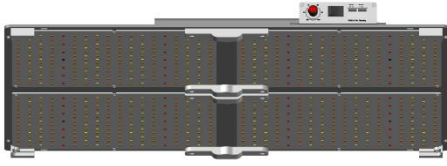

Dimension:

UNIT:mm

- High uniformity series, the light is more uniform, the plant growth is even, reducing burns, and taking care of each of your plants

Optimized LED arrangement, high-density arrangement at four corners, sparse center, improve illumination uniformity

- The light uniformity is increased by 43% average PPF is increased by 6%, compared with the previous generation (tested in a 5ft\*5ft(1.5x1.5m) grow tent, with a suspension height of 18”(0.46m)

5ft\*5ft grow tent, height 18"  
 Previous generation product  
 Avg PPF: 562  $\mu\text{mol}/\text{m}^2/\text{s}$ ;  
 Uniformity U1: 14%

5ft\*5ft grow tent, height 18"  
 UR series  
 Avg PPF: 593  $\mu\text{mol}/\text{m}^2/\text{s}$ ;  
 Uniformity U1: 20%

- The light uniformity is increased by 26% average PPF is increased by 5%, compared with the previous generation (tested in a 4ft\*4ft(1.2x1.2m) grow tent, with a suspension height of 20”(0.51m)