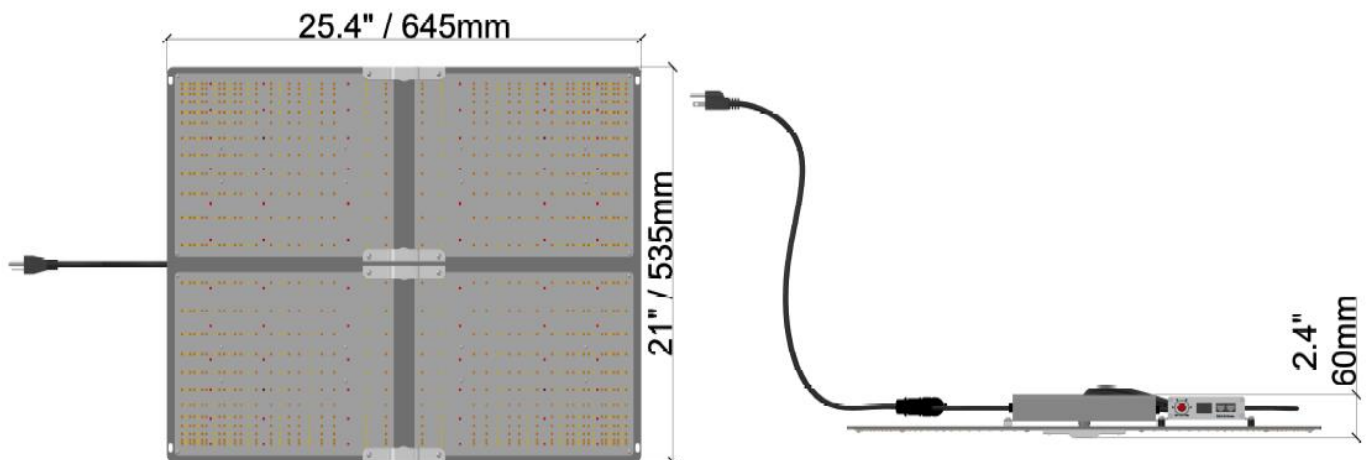

Model	Dimension LxWxH	Spectral Wavelength	Photon PPF	PPF	Power Test Input	Comment
RX-G4000 UR	645x535x60mm 25.4"x21"x 2.4"	F97	1147 $\mu$ mol/m <sup>2</sup> /s @18"(0.46m)	PPF:1200 $\mu$ mol/s	430W/230V	Leafy vegetables, flowering, medicinal plants
			876 $\mu$ mol/m <sup>2</sup> /s @24"(61cm)			

Dimension:

UNIT:mm

- High uniformity series, the light is more uniform, the plant growth is even, reducing burns, and taking care of each of your plants

Optimized LED arrangement, high-density arrangement at four corners, sparse center, improve illumination uniformity

- The light uniformity is increased by 43% average PPF is increased by 6%, compared with the previous generation (tested in a 5ft\*5ft(1.5x1.5m) grow tent, with a suspension height of 18”(0.46m)

5ft\*5ft grow tent, height 18"  
 Previous generation product  
 Avg PPF: 562  $\mu\text{mol}/\text{m}^2/\text{s}$ ;  
 Uniformity U1: 14%

5ft\*5ft grow tent, height 18"  
 UR series  
 Avg PPF: 593  $\mu\text{mol}/\text{m}^2/\text{s}$ ;  
 Uniformity U1: 20%

- The light uniformity is increased by 26% average PPF is increased by 5%, compared with the previous generation (tested in a 4ft\*4ft(1.2x1.2m) grow tent, with a suspension height of 20”(0.51m)