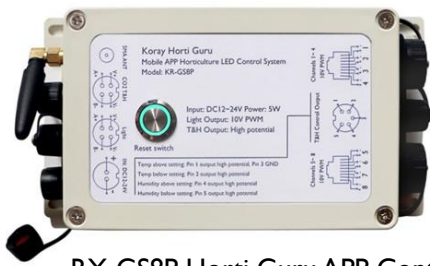

RX-GS8P Horti Guru APP Control System