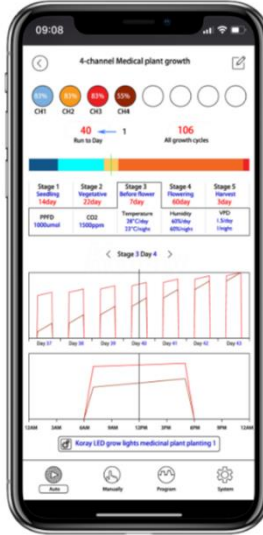

- F97 light recipe, more 660nm red light, more suitable for flowering and scion.

Warm white LED 3000K color temperature  
Promote plant flowering, make flowers bigger and fruit.

Blue light LED 5000K color temperature  
Promote the germination and increase the growth rate of plants

Deep Red Light 660nm  
Yields more leaves and crops when combined with blue light

IR 730nm should actually be called far redlight (760nm LEDs on the market, It's actually 730nm LED)  
The evidence is shown in the spectrogram  
Speed up the Phytochrome conversion, allowing plants to produce a greater yield. IR is dimmer than other red lights, IR light is especially useful during bloom

Compared with the spectrum of the previous generation

Previous generation spectrum  
Less 660nm red light

F97 spectrum  
More hyper red 660nm  
more suitable for flowering

- Multi-Lights Connection Dimming, compatible with Horti Guru plant light control system

Free DM25 control dimmer

RX-GS8P Horti Guru APP Control System

Horti Guru APP

**Note: Horti Guru APP control system requires additional purchase, please contact Koray for details**

- The size and weight of the product packaging and accessories