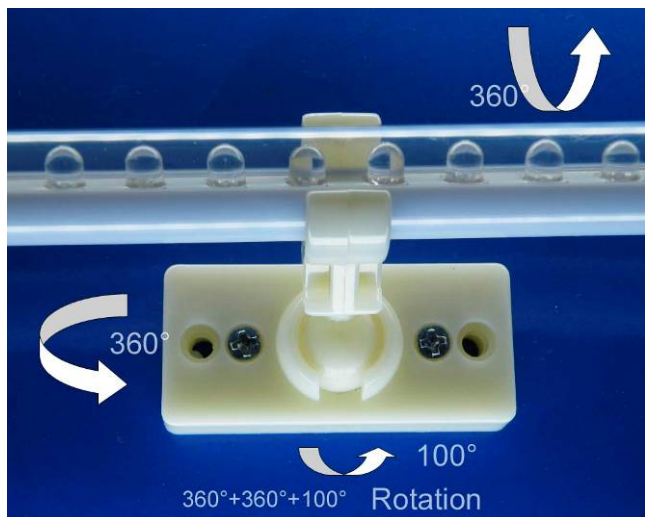

Description:

RX-15T LED tube lighting, A unique 360-degree rotation of tube clamp seat are free to adjust the direction of LED tube lights, Very suitable for families, shopping malls, stores and other Showcase decorative lighting, its use depends on your creativity.

Advantages:

1. High-quality high-brightness LED
2. Chromium plating, PC tube, Beautiful beautiful
3. Waterproof design, waterproof grade IP67
4. 5.5x2.1mm DC plug wire, easy to install
5. B type is set to head and tail of male and female DC cable can be extended docking LED Lamp

TYPE B: Plug connections with male and female at oposite ends

TYPE A: Input wire at one ends

TYPE B: Connections - wire at both ends

Mechanical Specifications:

LED lamp length :15cm, 30cm, 52cm
Diameter: Ø15mm
Operating Temperature: -20°C~50°C
IP Grade: IP67

Model Number	LED spacing	Tube Diameter	LED Type	Viewing Angle	Input Voltage	Max. Power	Continuous Connection
RX-15TH20-5R	20mm	15mm	5mm round	20°	12V	0.08W/LED	10M
RX-15TH20-5H	20mm		5mm straw hat	120°			10M
RX-15TH10-5R	10mm		5mm round	20°			5M
RX-15TH10-5H	10mm		5mm straw hat	120°			5M
RX-15T10-SFL	10mm		SFL/Piranha	80°			5M
RX-15T16-5050	16mm		TOP SMD5050	120°		0.24W/LED	3M