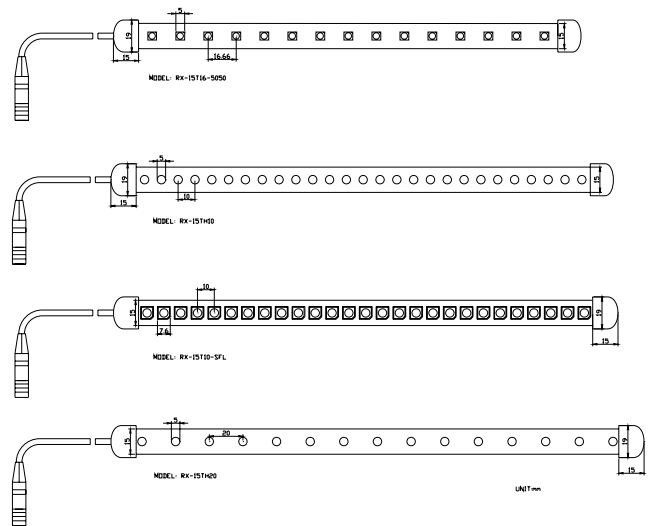

Dimension

Available colors:

RX-15Txx-5R, RX-15Txx-5H, RX-15THxx-5R, RX-15THxx-5H Red, yellow, blue, green, purple, pink, white and warm white

Note: According to product data sheet, Where xx can be Related alphanumeric character or blank

RX-15T16-5050, Blue, white, warm white and RGB (RX-15T16-5050)

Wiring diagram

There is LED power supply and LED dimmer connection