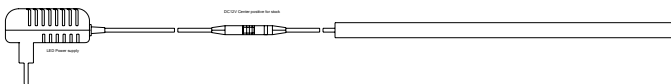

Wiring diagram