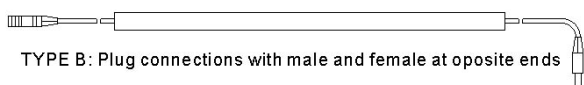

Advantages:

1. High-quality high-brightness LED
2. Chromium plating, PC tube, Beautiful beautiful
3. Waterproof design, waterproof grade IP67
4. 5.5x2.1mm DC plug wire, easy to install
5. B type is set to head and tail of male and female DC cable can be extended docking LED Lamp

Scope of application:

Home decorative lighting, fish tank aquarium lighting, cabinets, showcase, Showcase lighting decoration.
Home wash wall lamp, plant growth lights (red and blue color tube).

TYPE A: Plug connections with male at one ends

TYPE B: Plug connections with male and female at oposite ends

TYPE A: Input wire at one ends

TYPE B: Connections - wire at both ends

Mechanical Specifications:

LED lamp length :15cm, 30cm, 52cm
Diameter: Ø15mm
Operating Temperature: -20°C~50°C
IP Grade: IP67