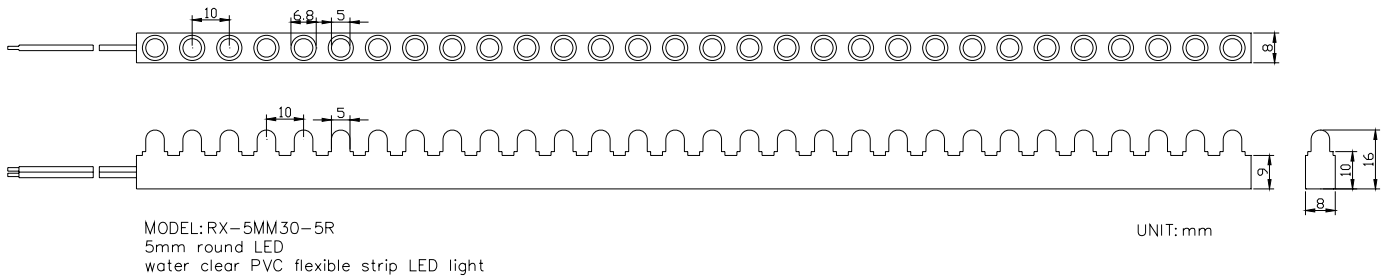

Description: RX-LED5MM30 flexible LED strip light, The use of high-quality 5R White diffused Round LED, Transparent PVC packages, flexible epoxy potting. can be applied to any accessible surface.

<p>Features:</p> <ol style="list-style-type: none"> 1.High quality white diffused LED 2.Energy saving 3.Can be cut each 3LEDs 4.Waterproof: IP67 5.Not break up, No RF interference 6.Long lifespan: ≥20000hrs. <p>Applications:</p> <ol style="list-style-type: none"> 1. Home decorations 2. Car motorcycle bicycle decorations Lighting 3. Advertising signboard Contour sign 4. Party and event centerpiece. 5. Emergency exit , Stairway,Archway 6. Do it yourself. 	
<p>Electronical Specifications:</p> <p>Input Voltage:12VDC Max Power: 2.5W/30CM Single LED viewing angle: 60° LED TYPE: 5R white diffused LED</p> <p>Main Material: Environmental protection PVC , FPC, LED, Polyurethane-modified epoxy resin</p>	<p>Mechanical Specifications:</p> <p>Dimensions (W x H): 8mm x 16mm Weight: 40g /30cm LEDs Space: 10mm Waterproof: IP67 Bending Diameter: at least 4 times the strip width Twisting Angle: 120 degrees per 30cm Stretching Force:2.5kg Operating Temperature: -10℃~50℃</p>
<p>※DC12V,the red or white side-line is the anode.</p>	

MODEL	Dimensions (W x H)mm	Colour	LED QTY	Luminous flux	IF20ma (mcd)/LED	INPUT (VDC)	MAX Power (W)	Maximum length of series
RX-LED5MM30-5R white diffused LED Basic length 30CM LED spacing10mm LED Viewing Angle 60°	8 x 16mm	625	30	18LM	400	12V	2.5W	5m
	8 x 16mm	525	30	115LM	2000		2.4W	
	8 x 16mm	460	30	25LM	400		2.4W	
	8 x 16mm	590	30	27LM	500		2.5W	
	8 x 16mm		30	5LM	300		2.4W	
	8 x 16mm	400	30	1.8LM	6		2.4W	
	8 x 16mm		30	105LM	2000		2.4W	
	8 x 16mm		30	96LM	1800		2.4W	

Dimensions in detail, please zoom

Input: DC12V
standard type P1J: $\text{Ø}2.1 * \text{Ø}5.5 * 10\text{mm}$ turning fork type, center positive for stock

Input : DC12V
Connect the red wire to the positive